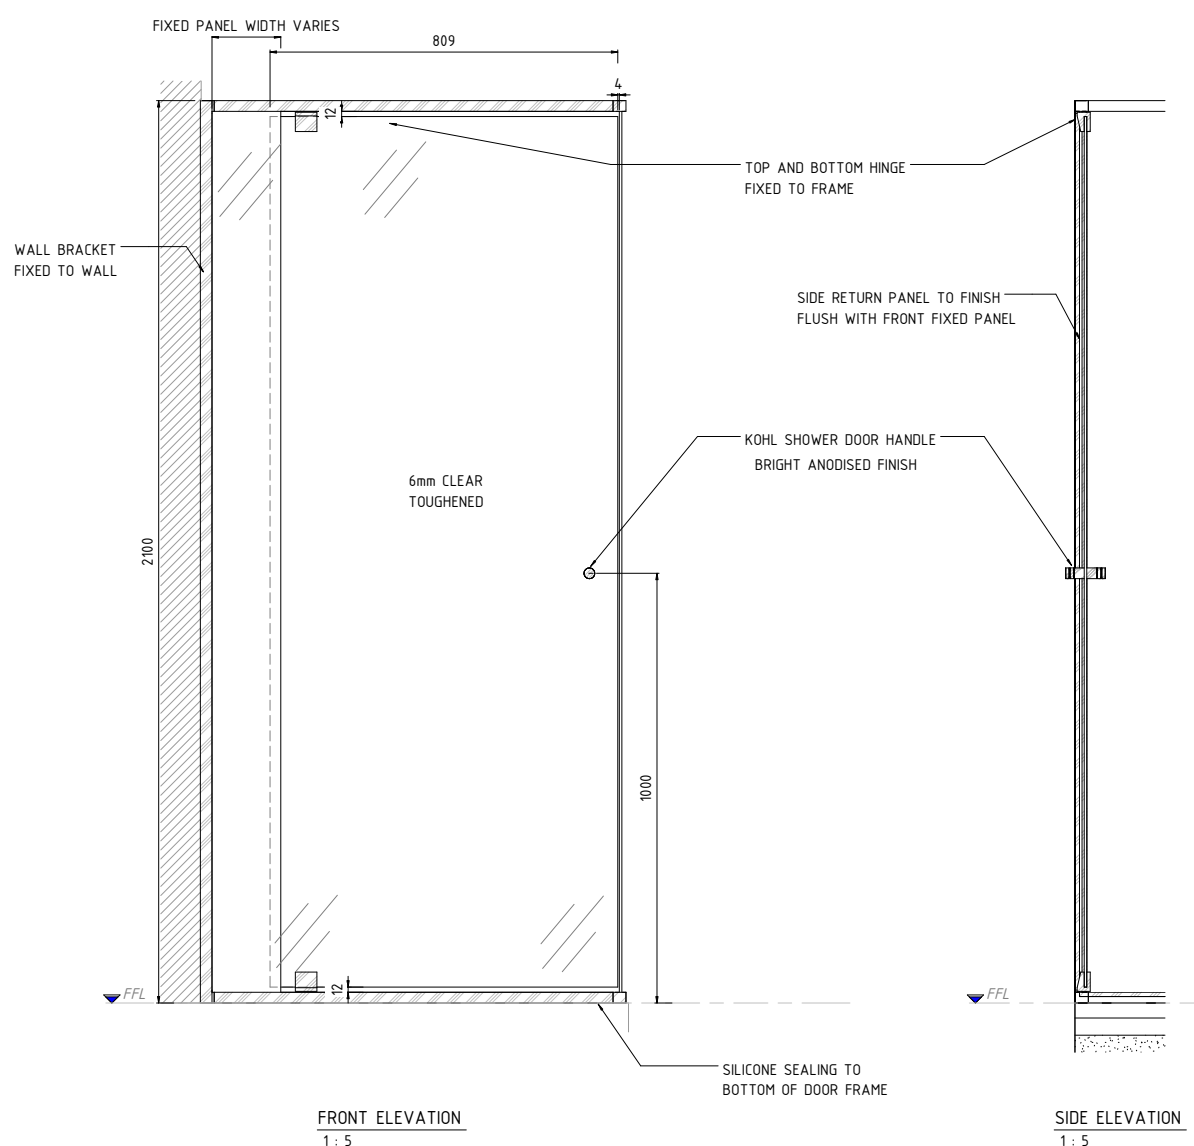

# CLEARVIEW

This semi frameless shower screen design will suit any bathroom aesthetic with its classic charm and inconspicuous fixings.

**Clearview** is a contemporary, hassle free shower system that incorporates a swivel door that provides a weightless bathroom design.