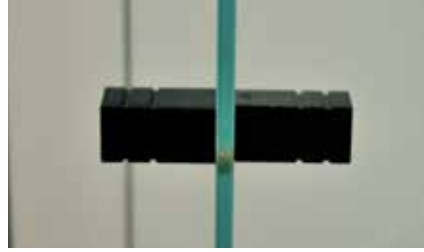

## Sleek Features

Semi Frameless stainless steel shower screen with glass door on top and bottom swivel clamps and seamless handle.

## Customise: Handle and Fixing Type

Choose from our timeless and sleek range or ask for a tailored design for your unique project.

Even Square Profile.

Stainless, Uneven Rounded.

Available in Black or Stainless finishes.